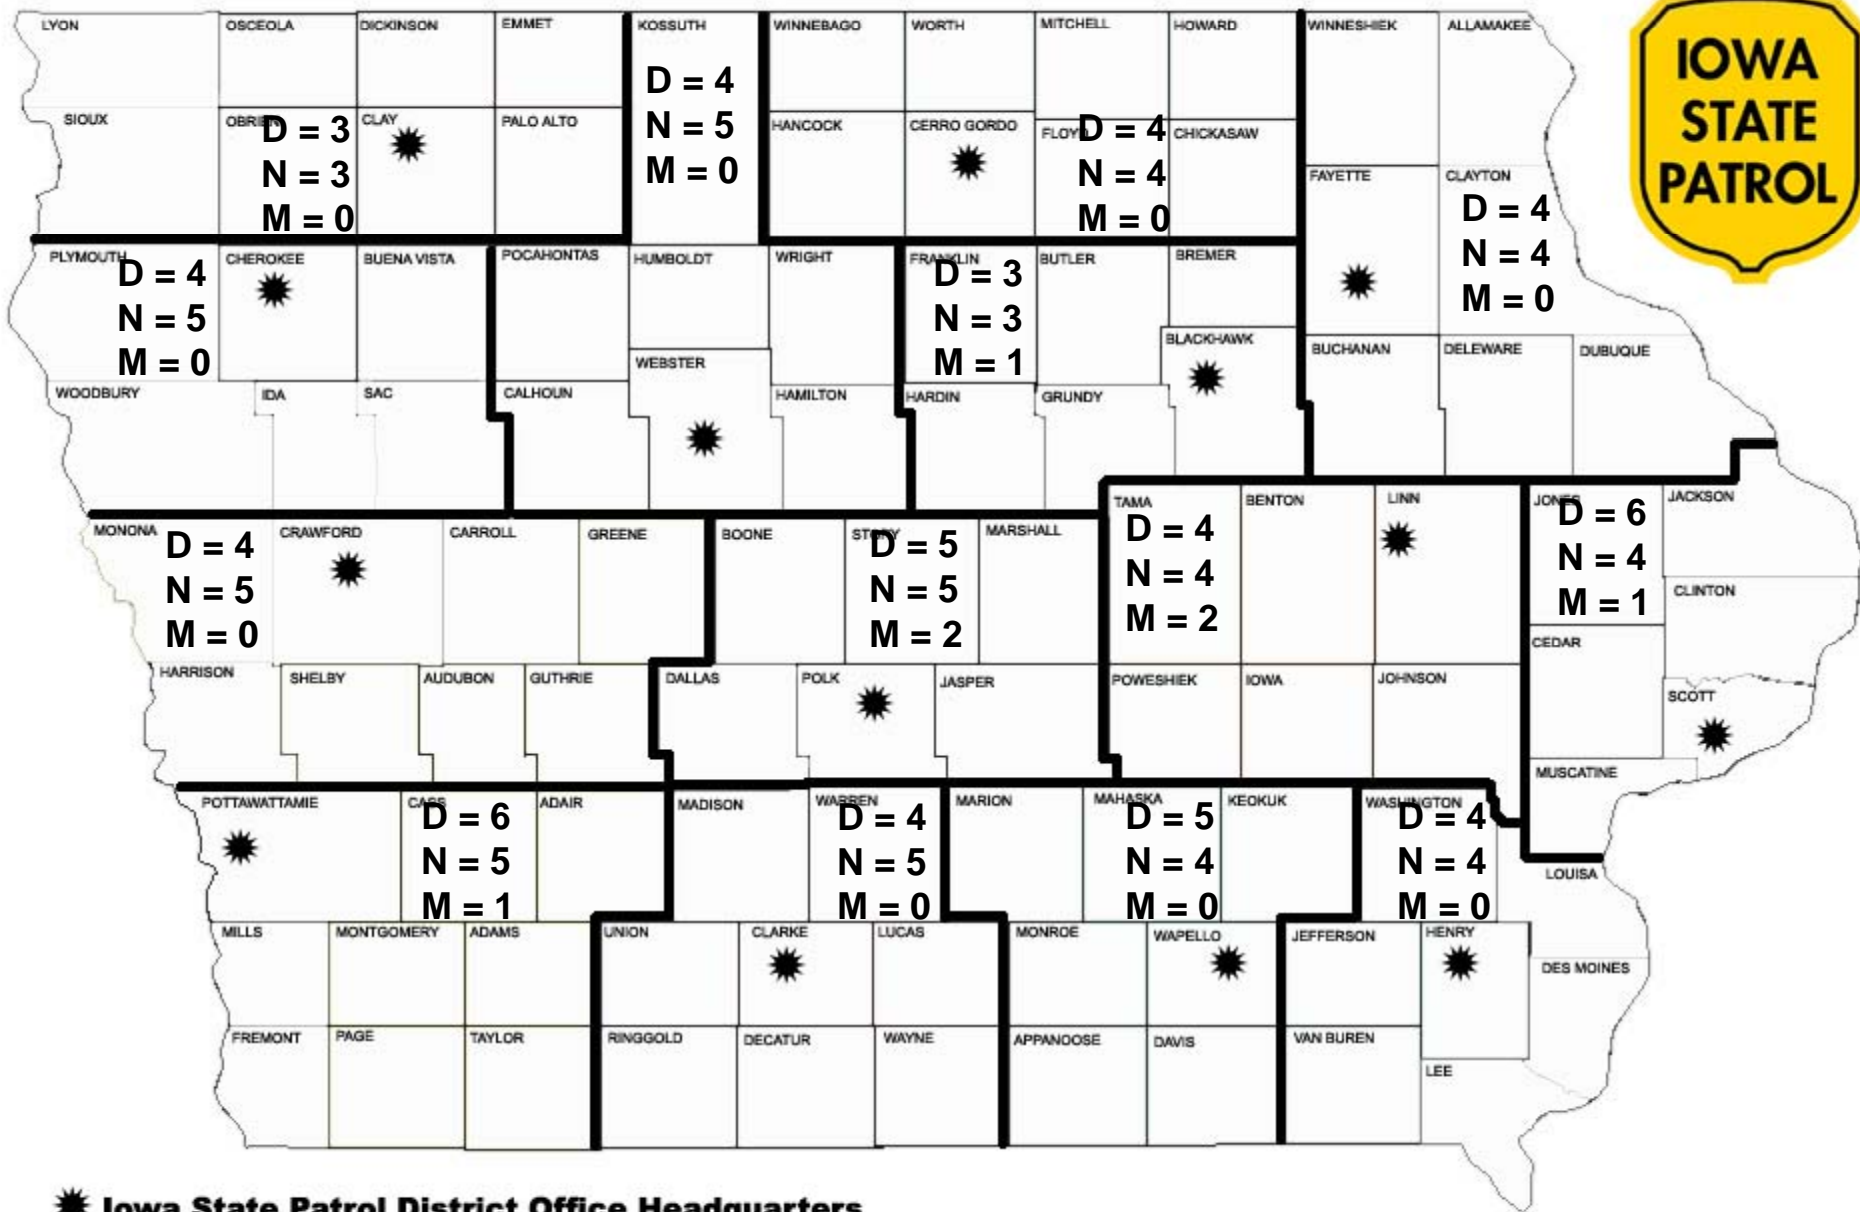

2009 AVERAGE TROOPER COVERAGE BY DISTRICT

Iowa State Patrol District Office Headquarters