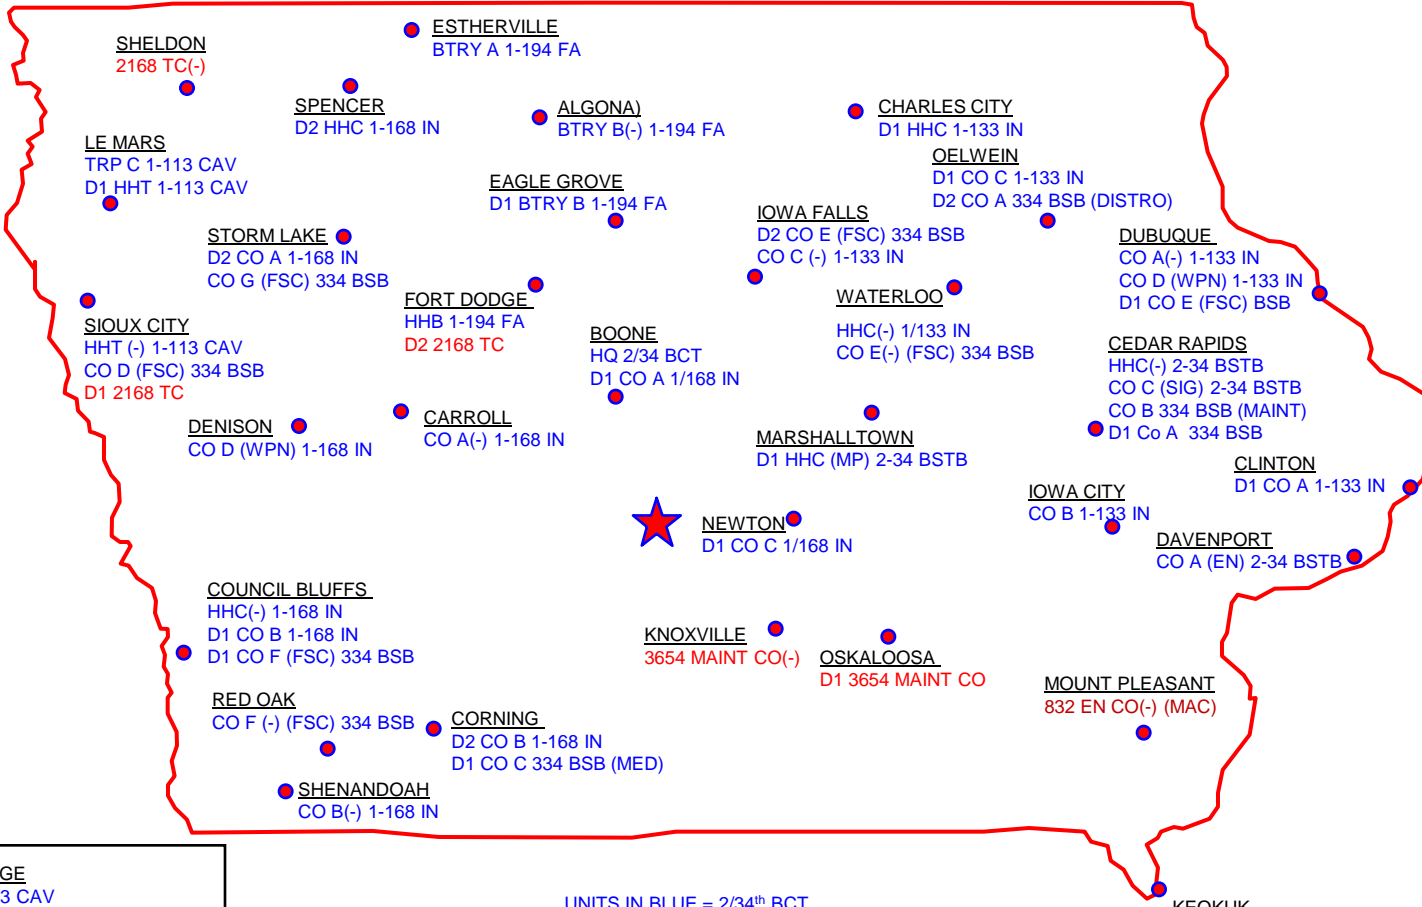

Iowa National Guard Units Alerted for Potential 2/34th BCT Mobilization

CAMP DODGE
 TRP A 1/113 CAV
 TRP B 1/113 CAV
 CO B (MI) 2-34 BSTB
 HHC 334 BSB
 CO C(-) 334 BSB (MED)
 CO C(-) 1/168 IN
 D1 HHC 1/168 IN
 CO A(-) 334 BSB (DISTRO)
 185 CSSB HDD

UNITS IN BLUE = 2/34th BCT
 SUBORDINATE UNITS

UNITS IN RED = OTHER IOWA
 NATIONAL GUARD UNITS RECEIVING
 A STATE ALERT TO SUPPORT THE
 BCT MOBILIZATION